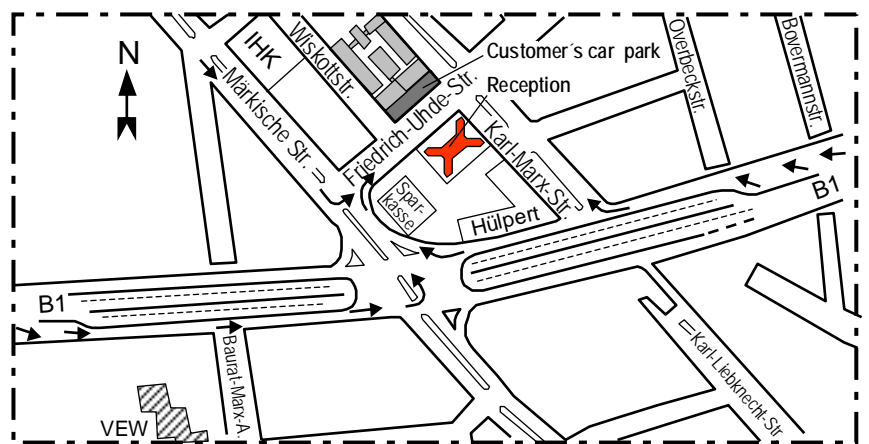

**From Düsseldorf airport:**

- Take the A52 in the direction of Essen
- At the "Essen-Ost" interchange turn onto the A40 to Dortmund
- Then see detailed plan

**From Frankfurt (Main) airport:**

- Take the A5 / E451 in the direction of Kassel / Dortmund
- At the "Gambacher Kreuz" interchange take the A45 / E41 in the direction of Giessen, Dortmund
- After the "Westhofener Kreuz" interchange turn onto the B54 in the direction of Do.-Stadtmitte (Dortmund centre)
- Turn off onto the B1 in the direction of Unna
- Keep right and exit at Do.-Zentrum / Großmarkt
- Then see detailed plan

**From Dortmund Wickede airport:**

- Take the B1 in the direction of Dortmund-Mitte (Dortmund centre)
- Get into the right-hand lane after about 8 km
- Come off at the Do.-Zentrum / Großmarkt exit
- Then see detailed plan